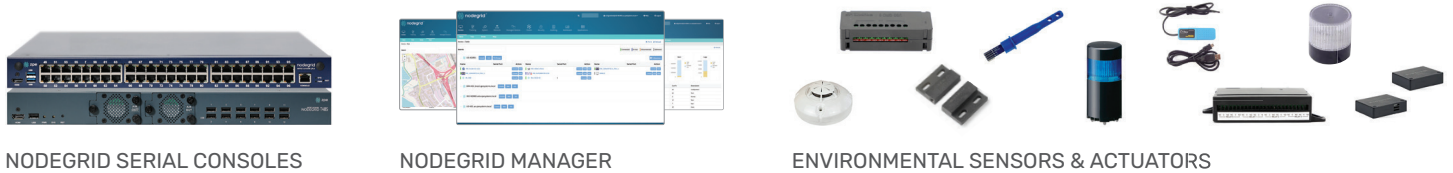

Take the work out of network

ZPE Systems solves the increasing demands for availability, security, and scalability at data centers and branch locations with **Gen 3 Out-of-Band Serial Consoles**, **Infrastructure Automation**, and **Cybersecurity-as-a-Platform (CAAP)**.

Where We Provide Solutions

What We Provide

DATA CENTER, CAMPUS, AND COLOCATION SOLUTIONS

BRANCH NETWORK SOLUTIONS

Ask us about our starter kit today.

+1.844.4ZPESYS
sales@zpesystems.com
ZPESYSTEMS.COM