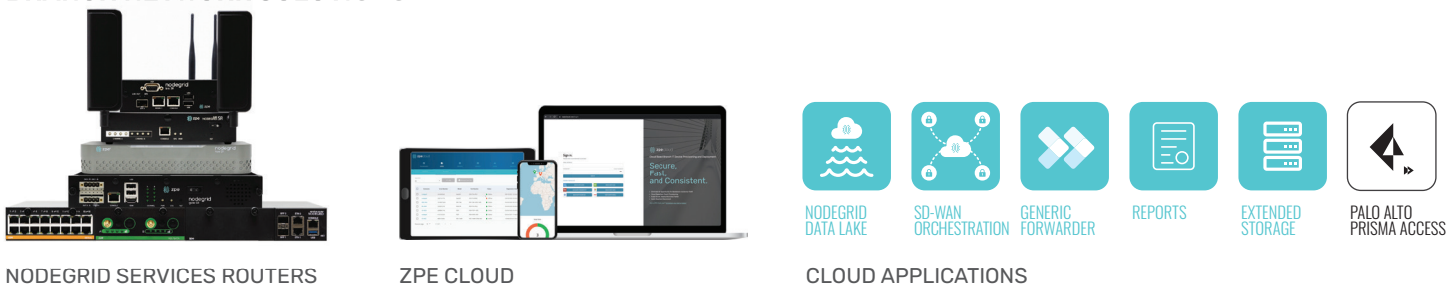

BRANCH NETWORK SOLUTIONS

Ask us about our starter kit today.

+1.844.4ZPESYS
sales@zpesystems.com
ZPESYSTEMS.COM